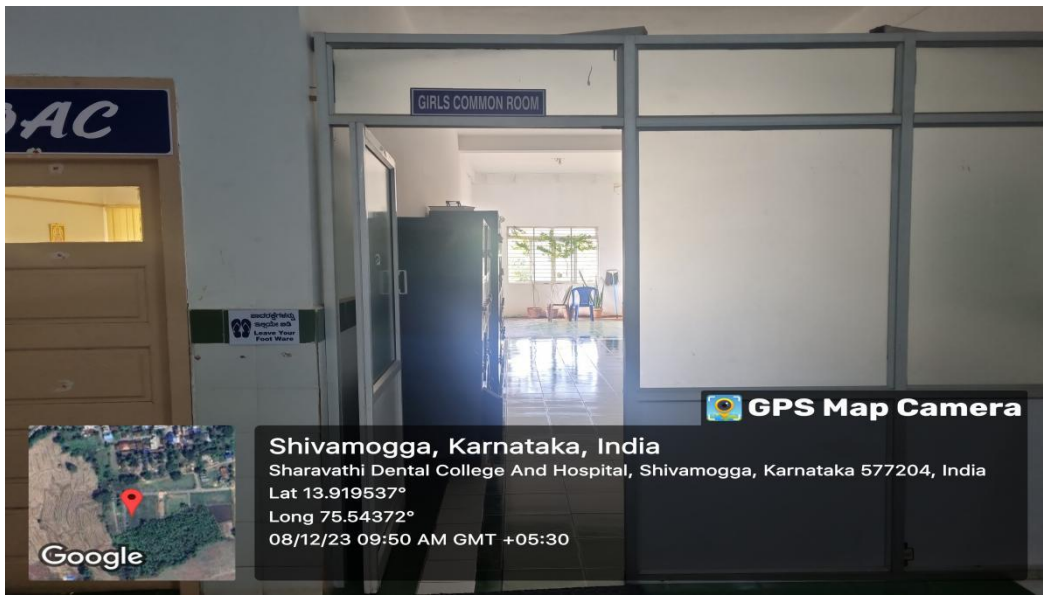

NAAC ACCREDITED

COUNSELLING

2022-2023 BATCH

MENTOR-MENTEE COUNSELLING

SHARAVATHI DENTAL COLLEGE & HOSPITAL

Alkola, T.H. Road, Shimoga - 577205 (Karnataka).

(Recognized by the Dental Council of India)

(Affiliated to Rajiv Gandhi University of Health Sciences, Bangalore, Karnataka)

NAAC ACCREDITED

COMMON ROOMS

COMMON ROOM FOR GIRLS

COMMON ROOM FOR GIRLS

SHARAVATHI DENTAL COLLEGE & HOSPITAL

Alkola, T.H. Road, Shimoga - 577205 (Karnataka).

(Recognized by the Dental Council of India)

(Affiliated to Rajiv Gandhi University of Health Sciences, Bangalore, Karnataka)